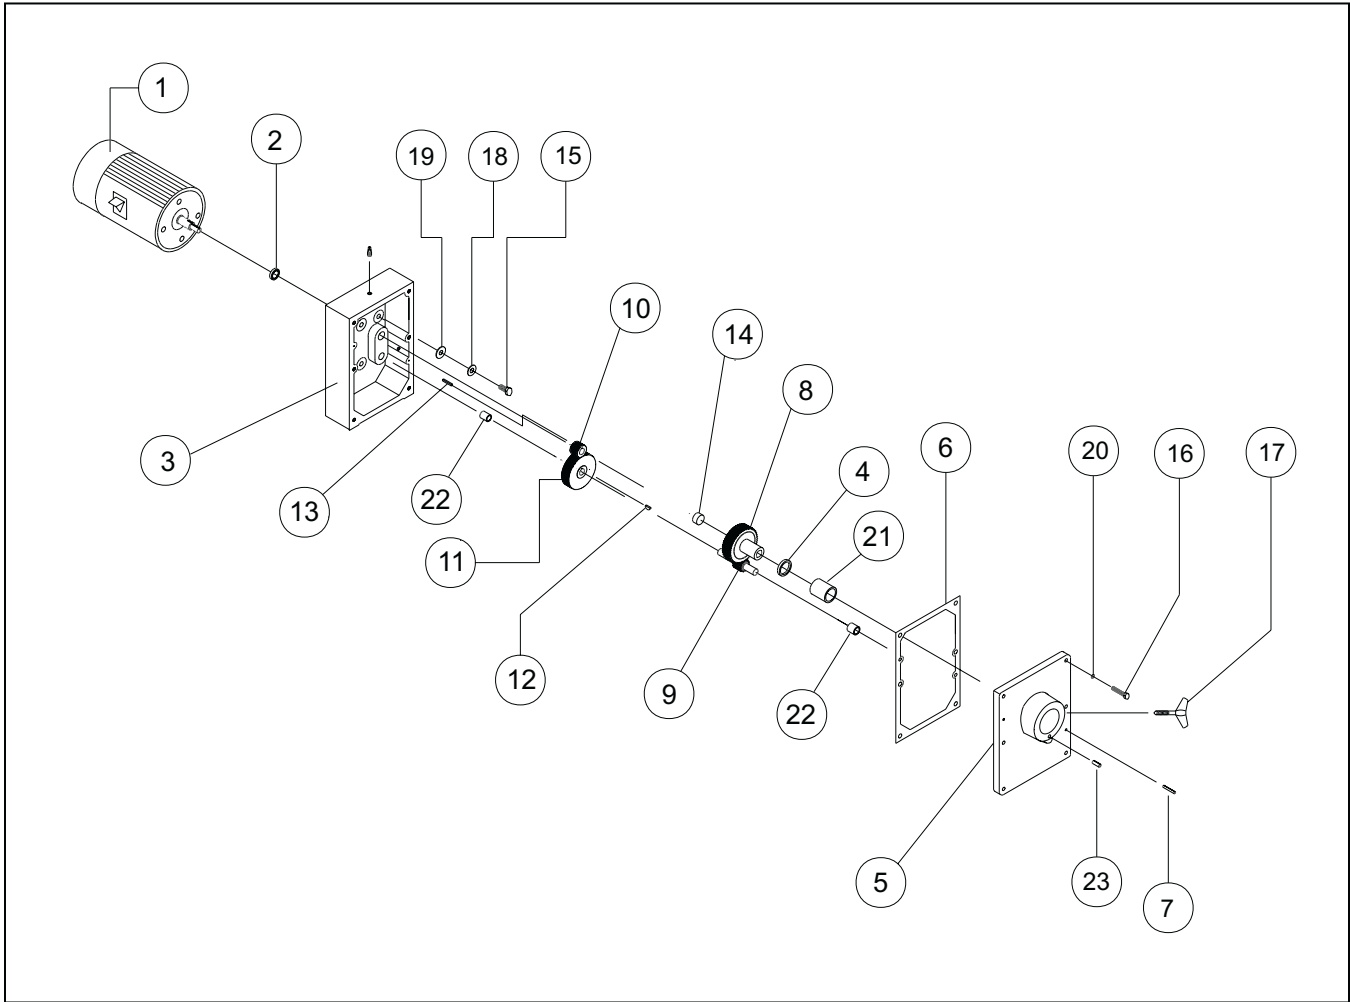

* STARTING FROM SERIAL NUMBER: 604

ITEM	DESCRIPTION	CODE	QTY.	R.S./100
1	3 H.P. THREE PHASE MOTOR IMP.	05-01338	1	2
* 1	3 H.P. THREE PHASE MOTOR NAL.	05-01522	1	2
2	SEAL # 11081	05-00187	1	4
3	GEAR BOX KIT	05-71911	1	2
4	SEAL # 13547	05-01141	1	2
5	GEAR COVER KIT	05-71912	1	2
6	GASKET	05-00147	1	4
7	1/4"x 1 3/4" S.S. PIN	05-00890	2	2
8	SQUARE GEAR KIT 60Hz	05-71913	1	2
8	SQUARE GEAR KIT 50Hz	05-70226	1	2
9	DOUBLE ROD GEAR KIT 60Hz	05-70222	1	2
9	DOUBLE ROD GEAR KIT 50Hz	05-71354	1	2
10	GEAR (PINION)	05-70223	1	2
11	GEAR (FLAT)	05-70224	1	2
12	WOODRUFF KEY #906-6	05-00297	1	2
13	KEY 3/16"x 3/16"x 1 3/8"	05-00297	1	2
14	GEAR (SQUARE) CAP	05-00329	1	2
15	BOLT HEX. HEAD 1/2"x 1 1/4"	05-00621	4	2
16	BOLT HEX. HEAD 3/8"x 2"	05-00225	6	2
17	HEADSTOCK KNOB	05-02270	1	2
18	FLAT WASHER 1/2"	05-00259	4	2
19	FLAT WASHER 1/2" (GARLOCK)	05-02175	4	2
20	LOCK WASHER 3/8"	05-00256	6	2
21	BRONZE BUSHING	05-70396	1	2
22	BRONZE BUSHING	05-70394	2	2
23	3/8"x 1" S.S. PIN	05-01145	1	2
	GEAR KIT, INCLUDES ITEMS 8 THROUGH 13 60Hz	05-71045	1	1
	GEAR KIT, INCLUDES ITEMS 8 THROUGH 13 50Hz	05-73228	1	1
	R.S.= REQUIREMENT STOCK			